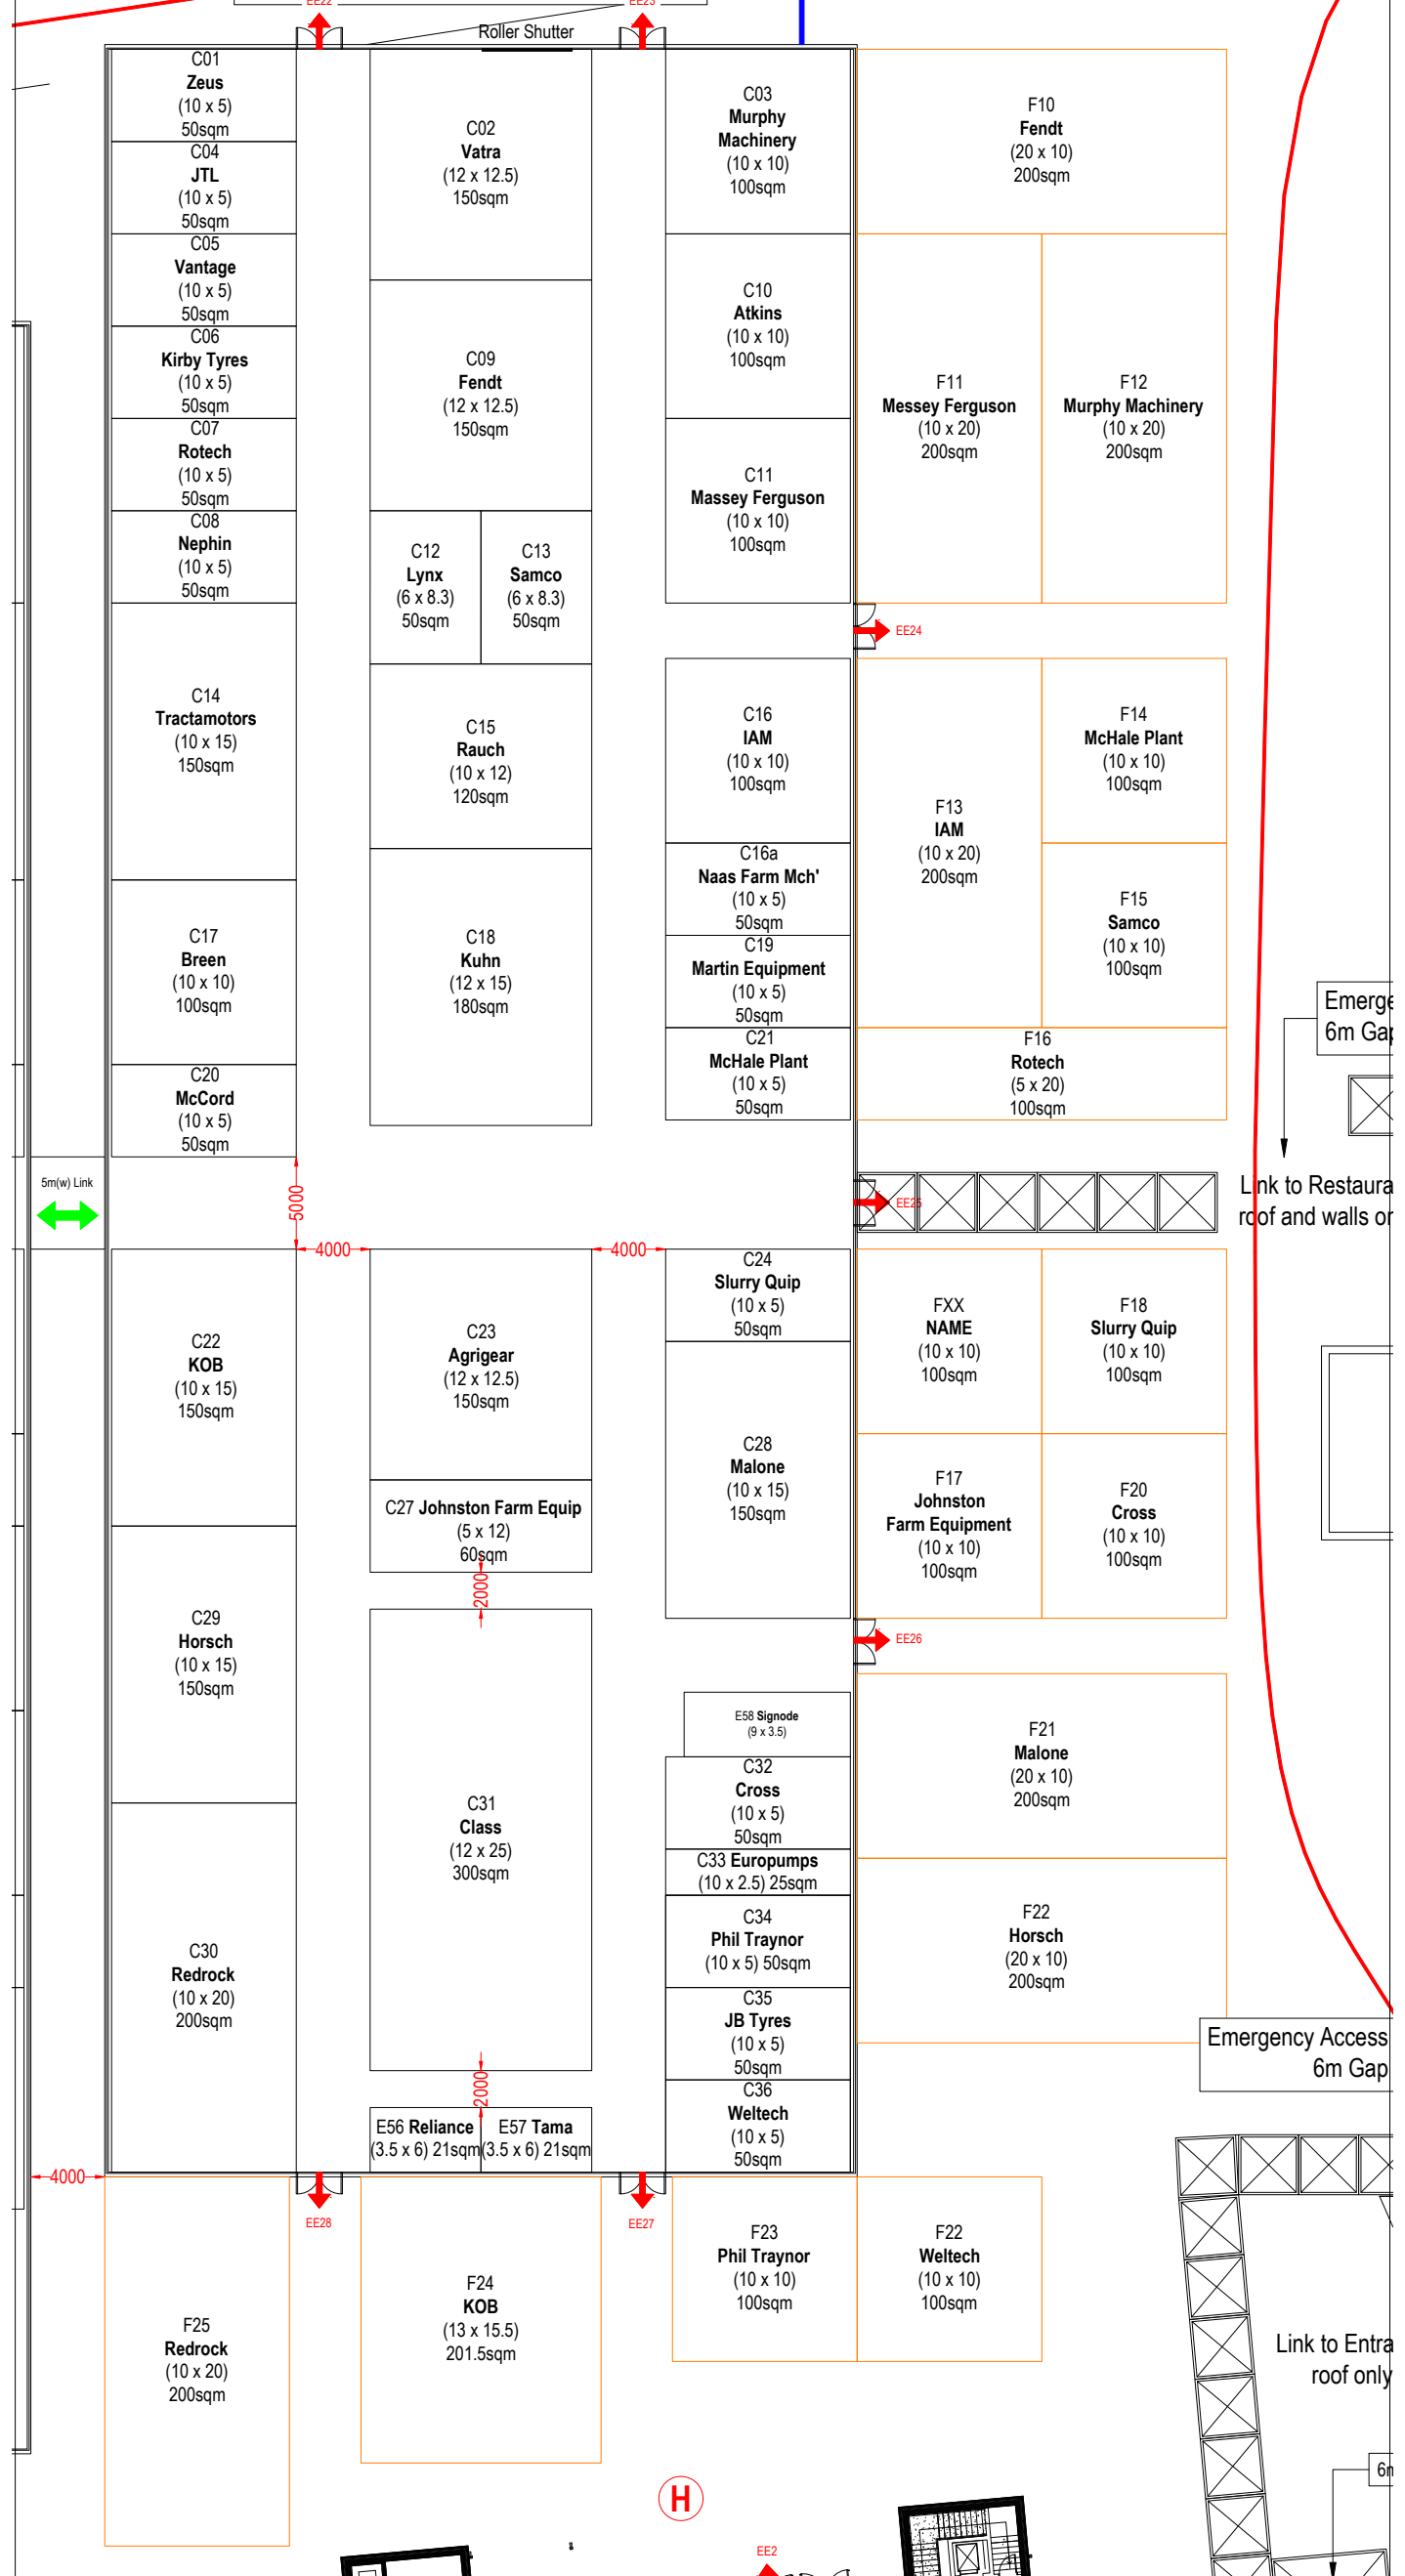

MARQUEE C 40m x 115m

Event: Farm Machinery Show 2024
 Client: FTMTA
 Drawing Title: Marquee C Draft Layout

Legend

(H)

CHECK ALL DIMENSIONS ON SITE

All layouts and designs contained in this drawing are the property of Diffusion Events and may not be reproduced without written consent. © Diffusion Events, Station House, Station Road, Shankill, Dublin 18, Ireland t: +353 1 231 1444 e: info@diffusionevents.com

Dwg No.: FMS_2004
 Rev No.: 017
 Date: 30/10/2024
SCALE 1:400 **A3**
 Drawn by: Passed by: Checked by: